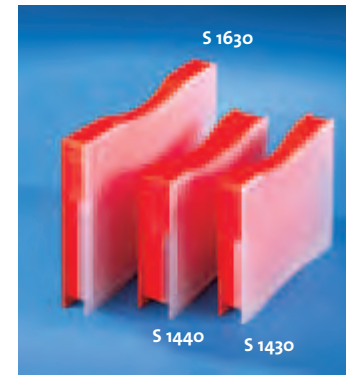

SALSA

Easy Living

Documents, photos, catalogues – not everything can be punched, but everything must be filed.

Mailing, image folders, give-a-ways – just put them into the SALSA box and off they **go by mail** . . .

You don't only file documents till size DIN A4 – you can store sensible small things of any kind.

Order and security for your archive.

Nicely packed in a SALSA, immediately mailed will reach securely and the addressee will be pleased.

Article	dimensions inner (LxHxD) mm dimensions outer (LixHixDi) mm
S 1430	189x158x30 mm 168x130x26 mm
S 1440	189x158x40 (25/15)mm 168x130x46 (23/13)mm
S 1450	189x158x50 mm 168x130x46 mm
S 1630	255x198x30 mm 234x168x26 mm
S 1650	255x198x50 (35/15) mm 234x168x46 (33/13) mm
S 1670	255x198x70 mm 234x168x66 mm
S 1830	335x268x30 mm 310x230x26 mm
S 1850	335x268x50 (35/15) mm 310x230x46 (35/13) mm
S 1870	335x268x70 mm 310x230x66 mm