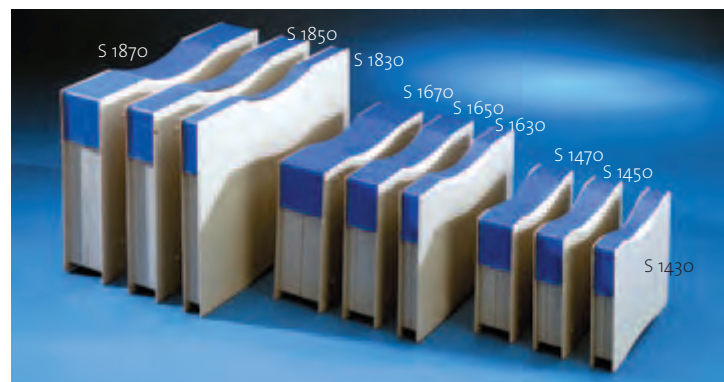

With 9 sizes surely we have something that will accommodate your needs; starting from DIN A6 up to DIN A4 size.

Presentations: safely transported and well secured. We offer assistance with your individual demands, like special colours or foam inlays.

A minimal-design and a well-reasoned functionality with integral spring handle and a special locking feature. With SALSA the contents is significant . . . visible or invisible.

Article	dimensions inner (LxHxD) mm dimensions outer (LixHixDi) mm
S 1430	189x158x30 mm 168x130x26 mm
S 1440	189x158x40 (25/15)mm 168x130x46 (23/13)mm
S 1450	189x158x50 mm 168x130x46 mm
S 1630	255x198x30 mm 234x168x26 mm
S 1650	255x198x50 (35/15) mm 234x168x46 (33/13) mm
S 1670	255x198x70 mm 234x168x66 mm
S 1830	335x268x30 mm 310x230x26 mm
S 1850	335x268x50 (35/15) mm 310x230x46 (35/13) mm
S 1870	335x268x70 mm 310x230x66 mm

standard colours SALSA:
black, red, blue, dark-blue, silver-grey,
yellow, green, white, transparent,
red-translucent, blue-translucent,
green-translucent and yellow-translucent

material: recyclable polypropylene

RF - Caixas de Transporte, Lda.
Rua S. João do Sobrado, 1280 (ex Cifa)
Fracção CA
4440-339 Sobrado
Portugal
Tel - +351 224159733
Fax - +351 224159732
Email - rf@caixas.net
Web - www.caixas.net